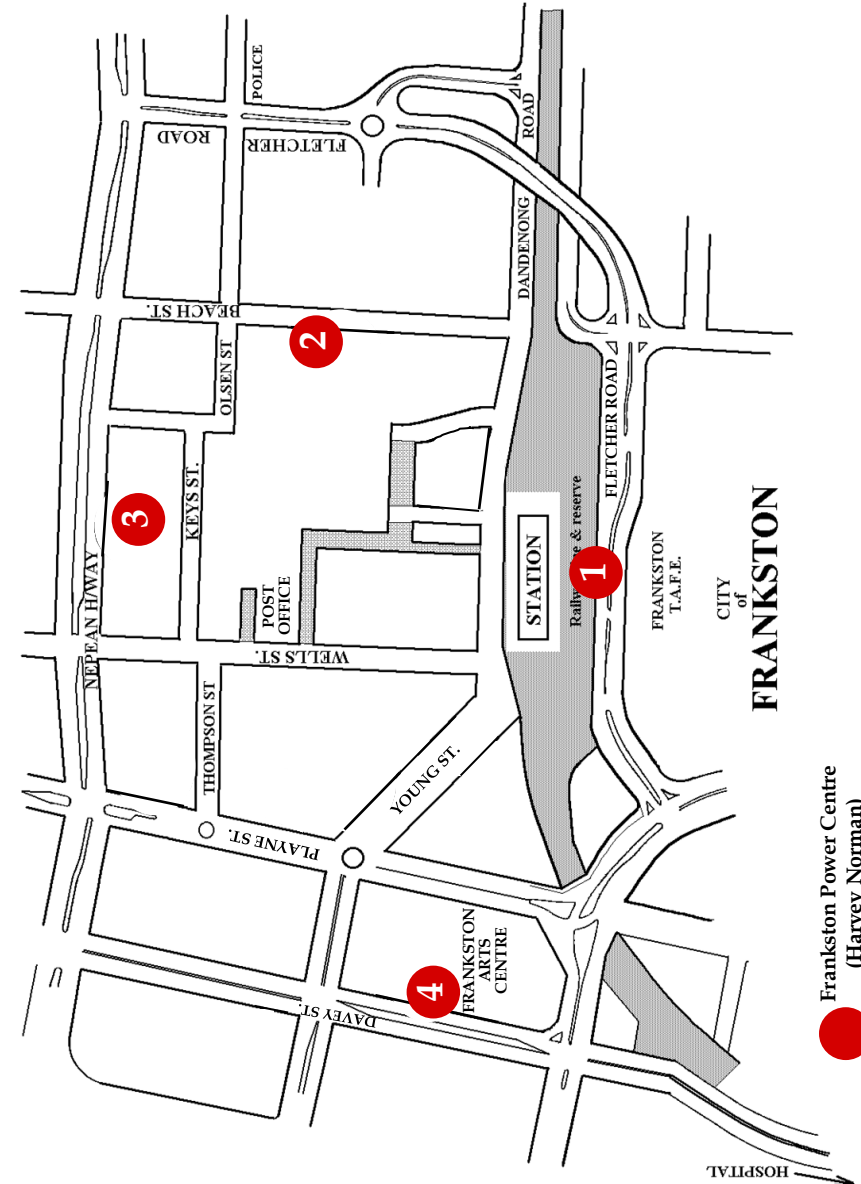

MONDAY TUESDAY WEDNESDAY THURSDAY FRIDAY
AM

8:20	Village (Stops 1-9) to Frankston
8:40	Frankston to Village
9:00	Village (Stops 9-1) to Ritchies
9:30	Village (Stops 1-9) To Karingal
9:50	Karingal to Frankston (Includes drop off at Frankston Power Centre)
10:00	Frankston to Village via Ritchies (Drop off only)
10:45	Village (Stops 9-1) to Frankston
11:05	Frankston to Village
11:25	Village (Stops 9-1) to Karingal Starting at Clarke Centre to Grant Centre (Café)
11:40	Karingal to Village (Drop off only)

MONDAY TUESDAY THURSDAY FRIDAY
PM

1:00	Village (Stops 1-9) to Karingal
1:20	Karingal to Frankston (Includes drop off/pick up at Frankston Power Centre)
1:30	Frankston to Village
2:00	Village (Stops 9-1) to Karingal
2:20	Karingal to Frankston (Includes drop off/pick up at Frankston Power Centre)
2:30	Frankston to Village (Drop off only)
3:10	Karingal to Frankston (Pick up at Frankston Power Centre)
3:20	Frankston to Village (Drop off only)

MYSTERY TRIP-1ST & 2ND WEDNESDAY AFTERNOON OF THE MONTH

Please book with your Community Centre Receptionist prior to Wednesday trip.
Please be at Clarke or Manning Centres by 12:45pm for collection.
Call your Community Centre Receptionist if unable to attend.
Residents are responsible for bringing their own afternoon tea.

Frankston Map
Bus Stop Locations

Frankston Power Centre
(Harvey Norman)
Not shown on map