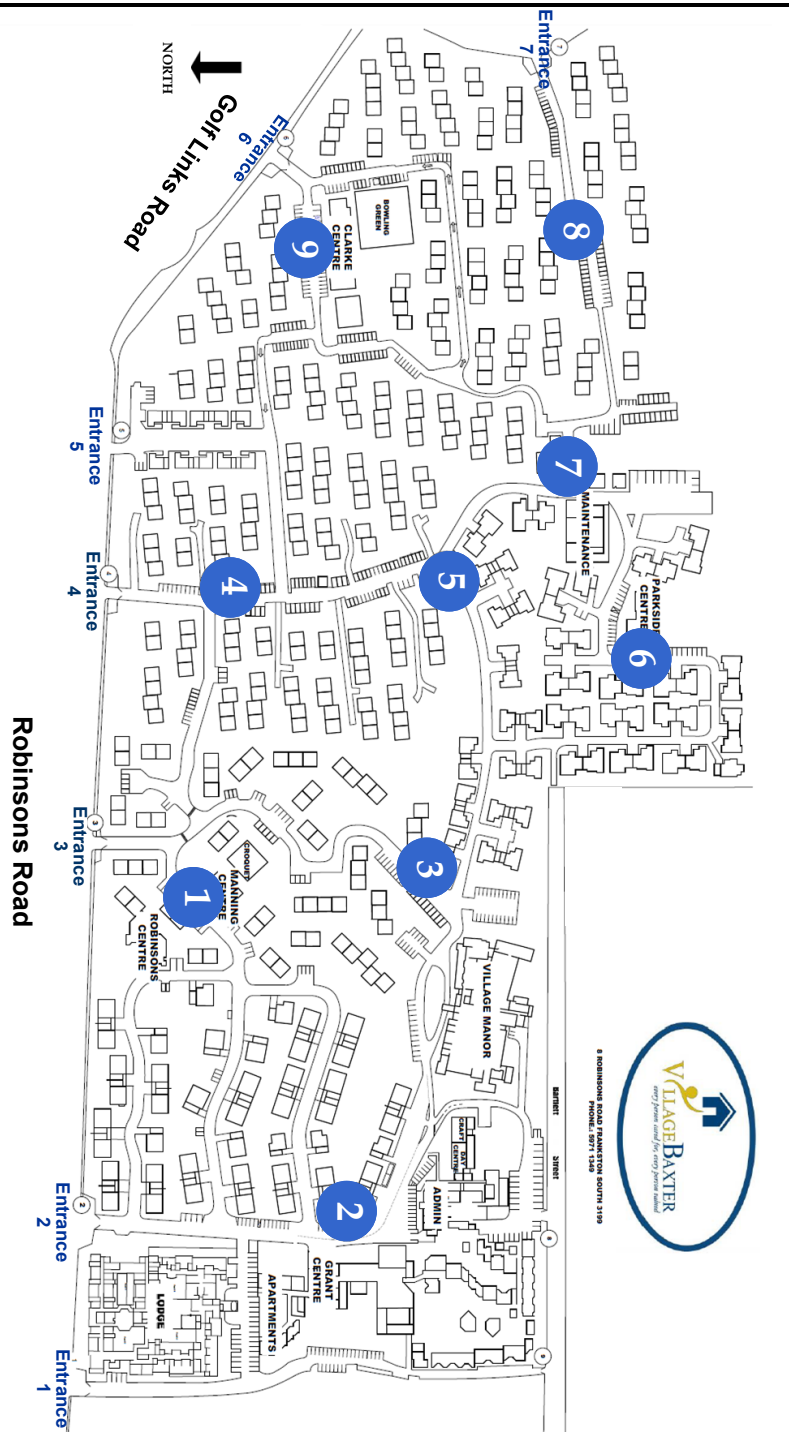

There is 1 Village bus driving a circuit as per the bus timetable.
It can take the bus 10-15 minutes to get from Bus Stop 1 to Bus Stop 9 within the Village
and vice versa depending on the number of Residents using the bus.

Bus Number 1042

THE VILLAGE BAXTER BUS TIMETABLE

Last Revision Date-January 2023

There are **nine bus stops throughout the Village** identified by Bus Stop Numbers. The following describes the location of each Village stop and they are also indicated on the Village map in this timetable.

Bus Stop Location

- 1 Manning Centre, main entrance
- 2 Along Entrance 2, opposite Grant Centre
- 3 Top of Entrance 3, opposite garages
- 4 Entrance 4, opposite link road between Entrances 3 & 4
- 5 Top of Entrance 4, on corner of link road from Manor
- 6 Parkside Centre, main entrance
- 7 Village Workshop
- 8 Entrance 7, rose garden
- 9 Clarke Centre, main entrance

<u>Stop No</u>	<u>Street</u>	<u>Location</u>
1	Fletcher Road	Frankston Station
2	Beach Street	In front of Myers
3	Nepean Highway	In front of Dan Murphy's
4	Davey Street	In front of Frankston Arts Centre